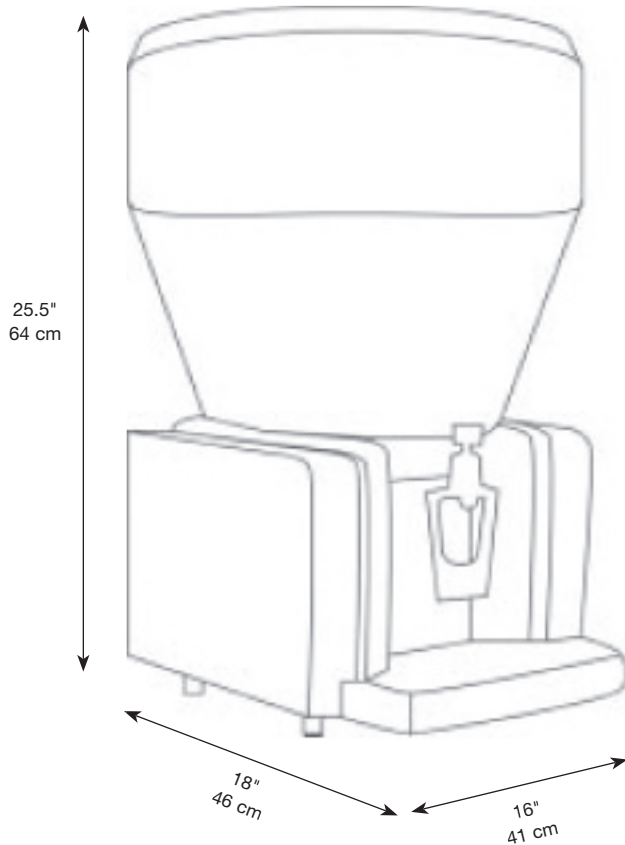

PART NUMBER	DESCRIPTION
A8651	Cold Beverage Dispenser EJ1, Visual Single Bowl, 8 Gallon Spray Type, 115V / 60Hz
A8652	Cold Beverage Dispenser EJ1, Visual Single Bowl, 8 Gallon Spray Type, 230V / 50Hz

TECHNICAL SPECIFICATIONS:

BEVERAGE BOWL & COVER . . . . Transparent, virtually unbreakable LEXAN® resin

BOWL DIAMETER . . . . . 20" (50.8 cm)

CABINETRY . . . . . White plastic and stainless steel

BEVERAGE CAPACITY . . . . . 8 gal (30 L)

CUP CLEARANCE . . . . . 9"

REFRIGERATION . . . . . JetSpray 1/4 HP hermetically sealed system R134a

NET WEIGHT . . . . . 58 lb (26 kg)

SHIPPING WEIGHT . . . . . Bowl 13 lb (6 kg)
Base 59 lb (27 kg)

CARTON VOLUME . . . . . Bowl 4 cu ft (0.112 cuM)
Base 3.8 cu ft (0.11cuM)

AGENCY LISTINGS . . . . .